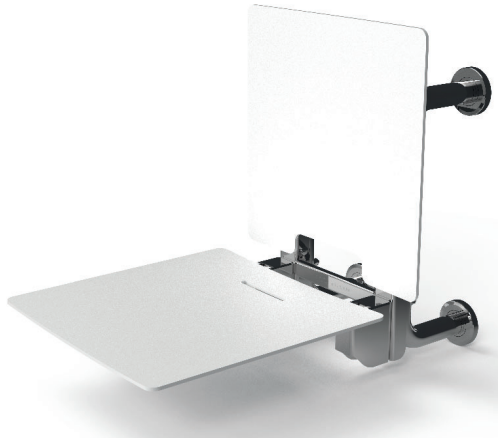

FITZROY OF LONDON

Product Data Sheet: *FL03-070-00*

The Hanson - 650mm Stainless Steel Frame Wall Mounted Fold Down Doc M Shower Seat

Product Detail:

- **Area of use** - Suitable for washroom areas
- **Material** - Brass & Wood
- **Colour and finish options** - PVD Finishes, Traditional Finishes, Basic Finishes, Wood Finishes
- **Warranty** - 2 Years
- **Max weight load** - 120kg

Surface finish: Antique Brass/Wenge

Product Dimensions (mm):