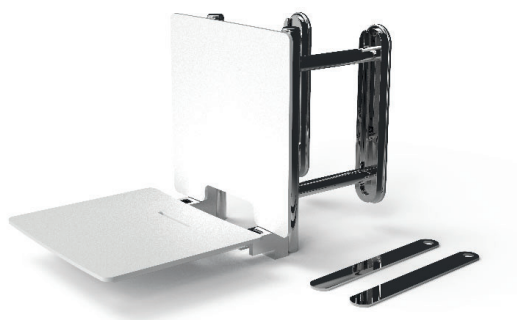

## Product Data Sheet: *FL13-070-09*

The Kirkman - 650mm Stainless Steel Art Deco Inspired Wall Mounted Removable Fold Down Doc M Shower Seat

### Product Detail:

- **Area of use** - Suitable for washroom areas
- **Material** - Stainless Steel & Aluminium
- **Colour and finish options** - PVD Finishes, Traditional Finishes, Basic Finishes
- **Warranty** - 2 Years
- **Max weight load** - 120kg

**Surface finish:** Stainless Steel Polished